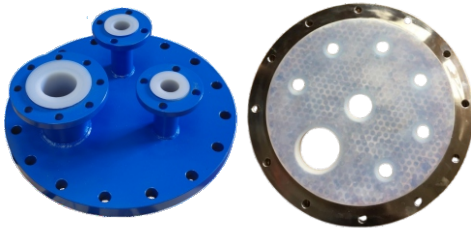

Lined Safety Relief Valve

Lined Flush Bottom Valve

Customised Products

Dip Pipe

PFA Lined Dome

Lined Header

PFA Lined Reactor Lid

Lined Strainer